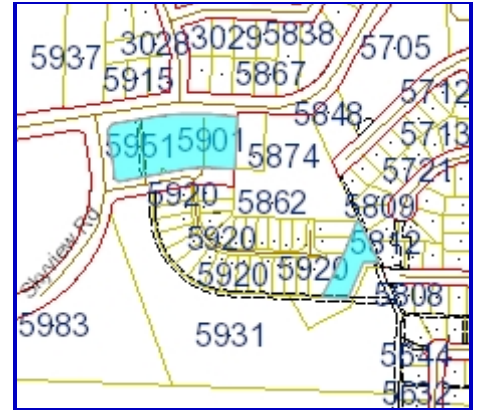

North Okanagan Map
Property Information Report

GISLink: 14070

Jurisdiction: **233** Folio: **07417.033**

Property Address: **4-5901 HERITAGE DR**

Lot: **23** , Block: , Plan: **KAS3089**

Section: , Township: , District Lot: **68**

Land District: **Land Dist**

Range: , Meridian:

Extra Legal:

Jurisdiction: **233** Folio: **07417.034**

Property Address: **3-5901 HERITAGE DR**

Lot: **24** , Block: , Plan: **KAS3089**

Section: , Township: , District Lot: **68**

Land District: **Land Dist**

Range: , Meridian:

Extra Legal:

Jurisdiction: **233** Folio: **07417.035**

Property Address: **2-5901 HERITAGE DR**

Lot: **25** , Block: , Plan: **KAS3089**

Section: , Township: , District Lot: **68**

Land District: **Land Dist**

Range: , Meridian:

Extra Legal:

Jurisdiction: **233** Folio: **07417.036**

Property Address: **1-5901 HERITAGE DR**

Lot: **26** , Block: , Plan: **KAS3089**

Section: , Township: , District Lot: **68**