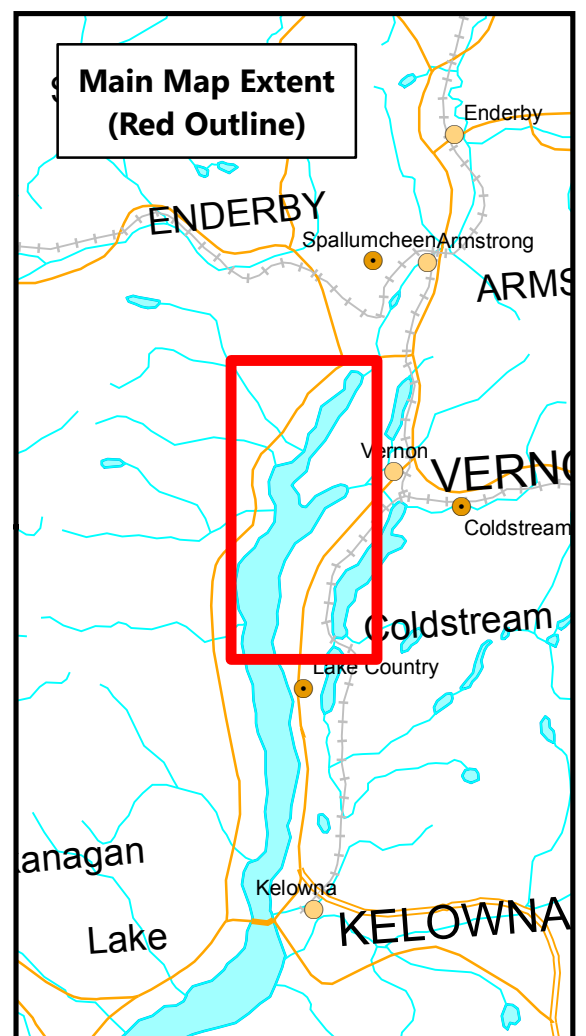

Okanagan Region Foreshore Protocol

Okanagan Lake Carrs to North End

Legend

Kokanee Habitat Zones

- Black
- Red
- Yellow

Mussel Habitat Zones

- Red
- Yellow

Kilometers

0 1.5 3

Main Map Extent (Red Outline)

Ministry of Environment

Disclaimer

This map is provided for general information purposes. The accuracy of the information on this map is not guaranteed. Before taking any action or making any decisions you should consult official sources. Map prepared July 2010.