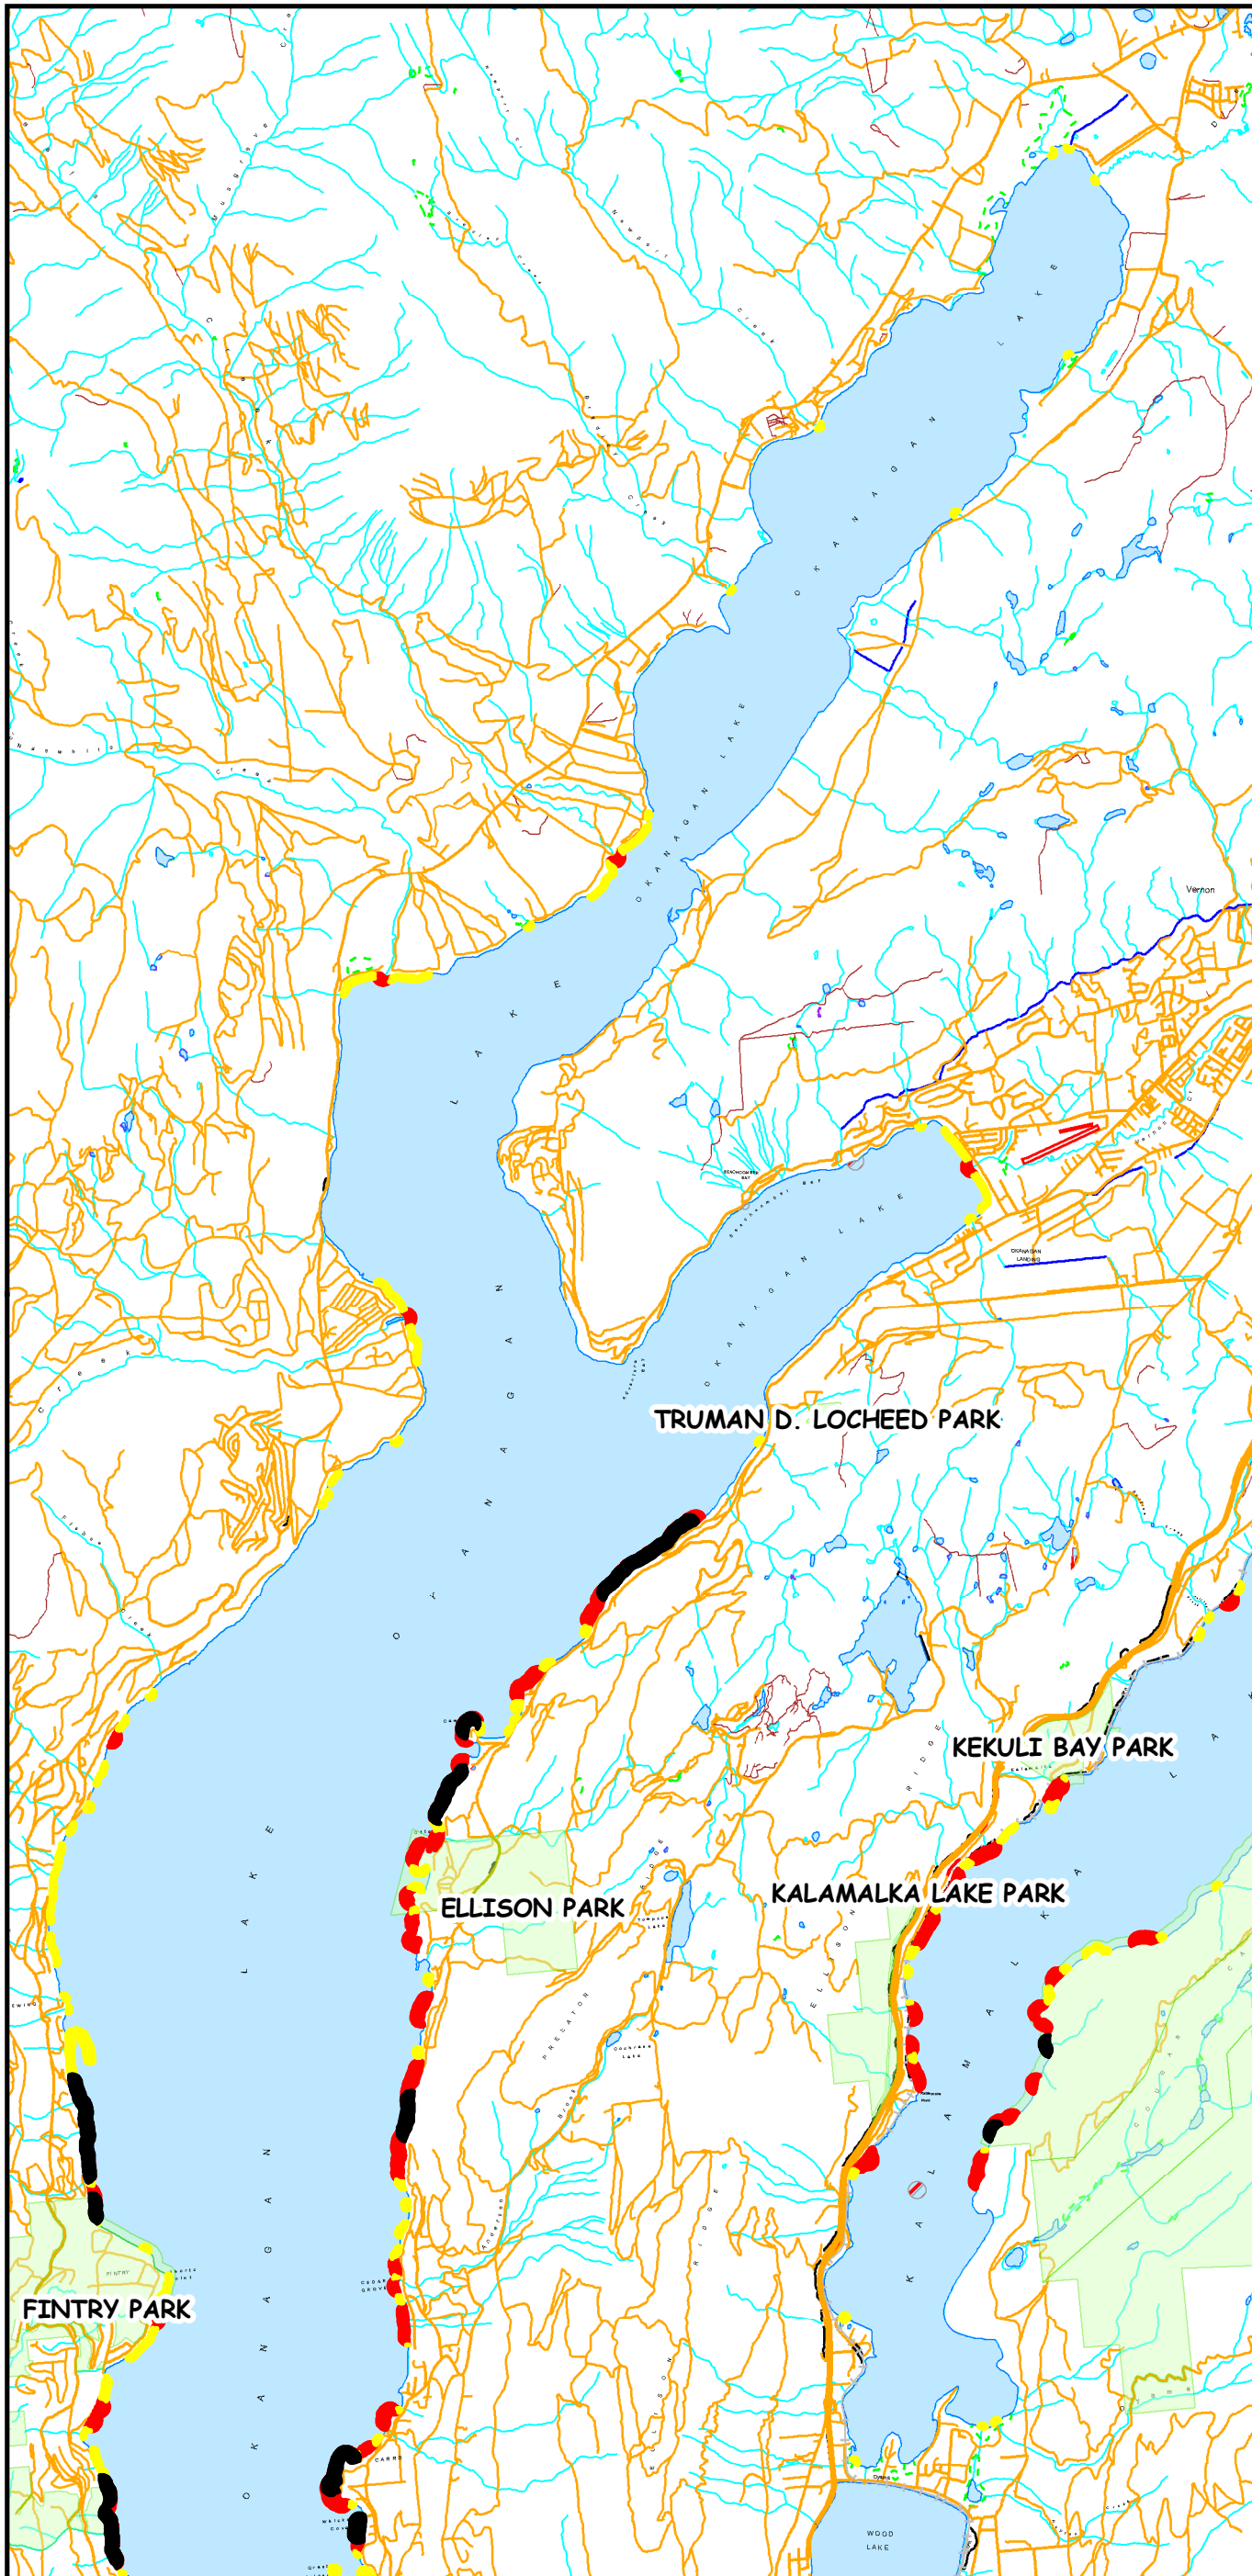

Okanagan Region Foreshore Protocol

Okanagan Lake Carrs to North End

Legend

Kokanee Habitat Zones

- Black
- Red
- Yellow

Mussel Habitat Zones

- Red
- Yellow

Kilometers

0 1.5 3

Main Map Extent (Red Outline)

Ministry of Environment

Disclaimer

This map is provided for general information purposes. The accuracy of the information on this map is not guaranteed. Before taking any action or making any decisions you should consult official sources. Map prepared July 2010.