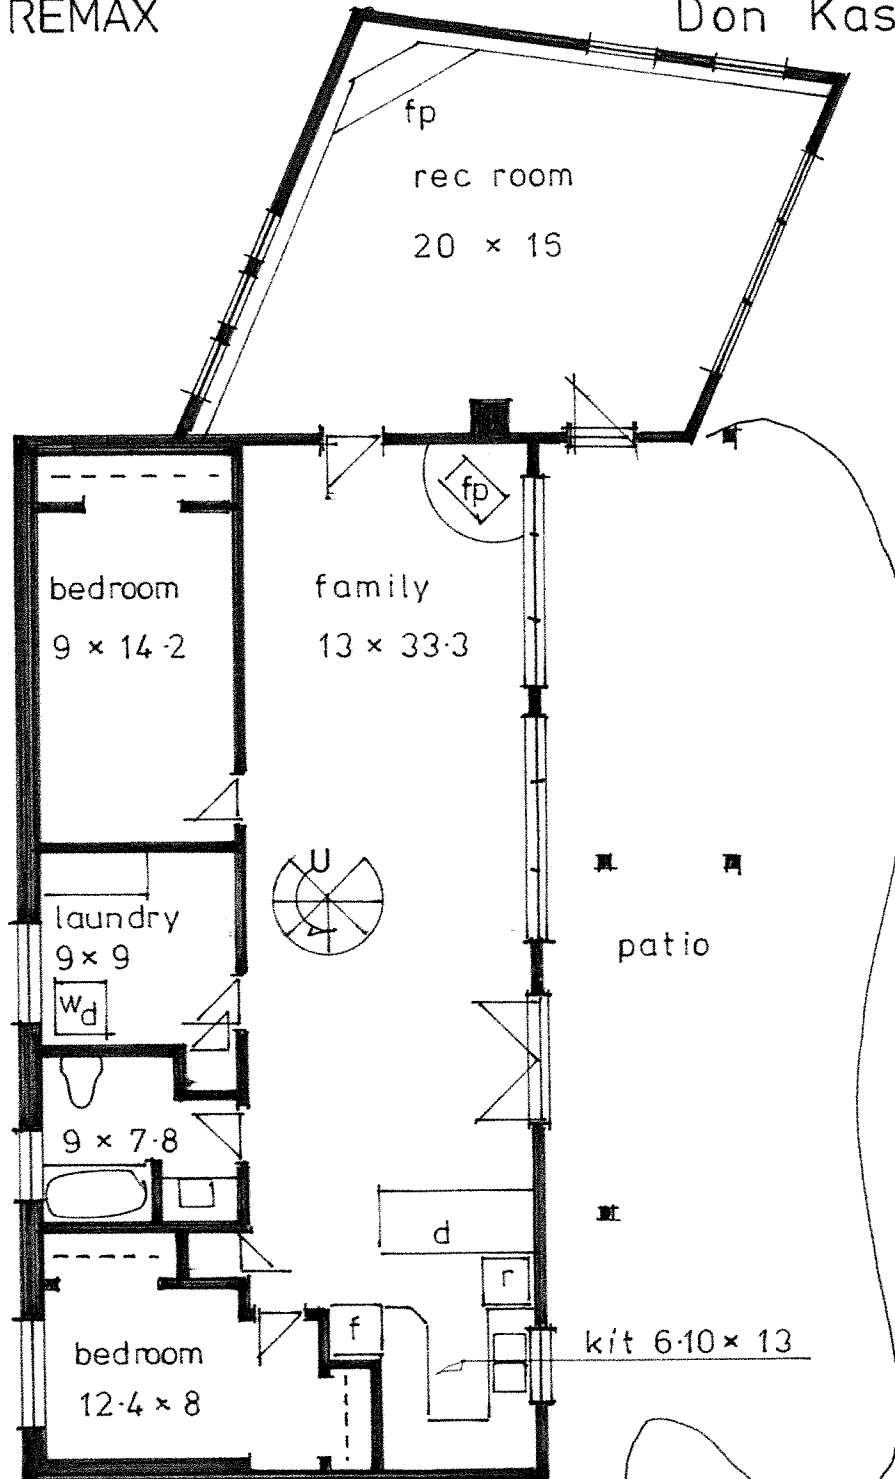

16-04-066 REMAX

Don Kassa

MAIN LEVEL 1580 sf

3160 sf

9623 White Point Rd. Vernon, BC

LOWER LEVEL 1580 sf

9623 White Point Rd. Vernon, BC