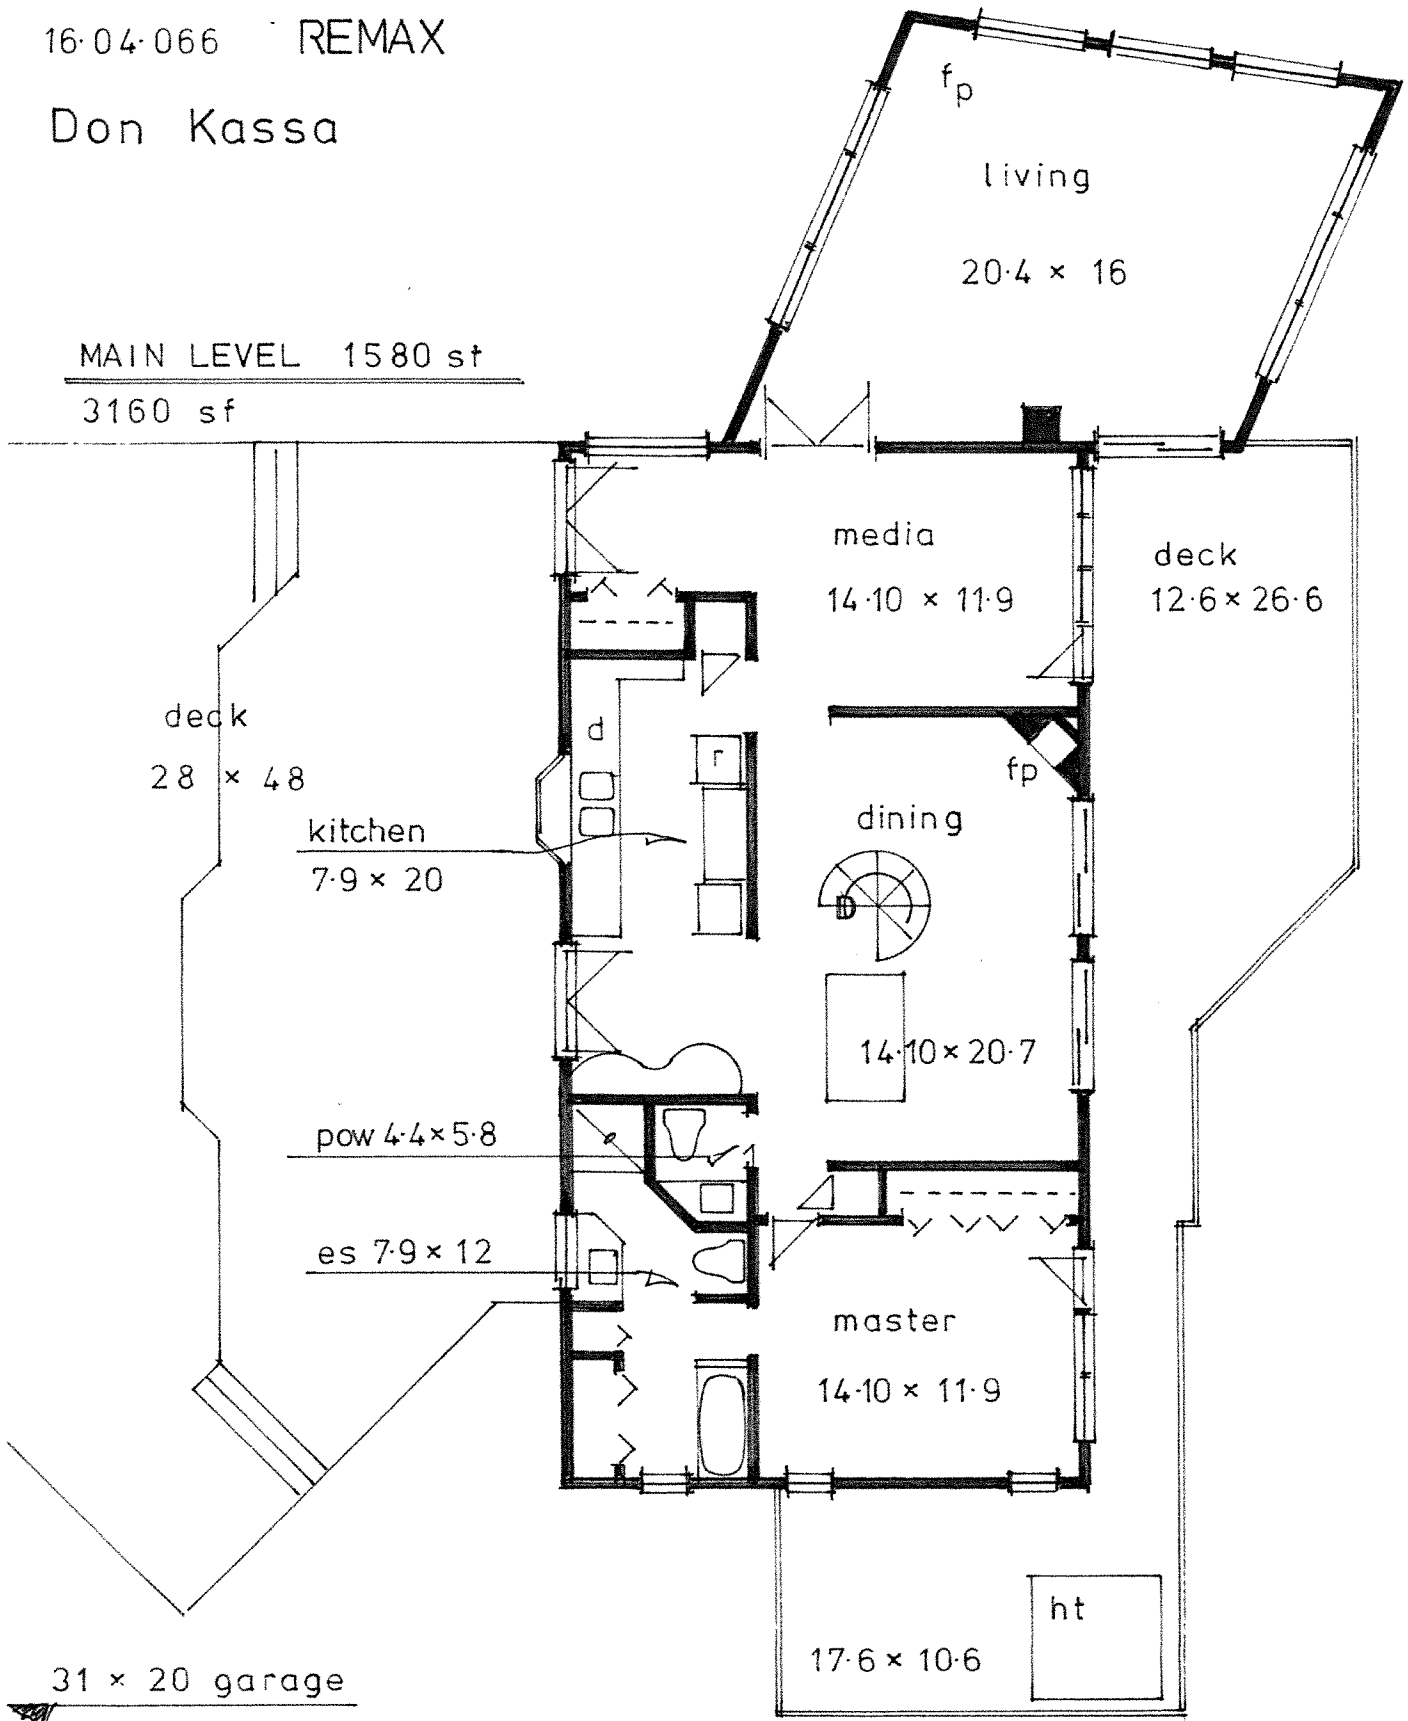

16-04-066 REMAX

Don Kassa

MAIN LEVEL 1580 sf

3160 sf

9623 White Point Rd. Vernon, BC

LOWER LEVEL 1580 sf

9623 White Point Rd. Vernon, BC