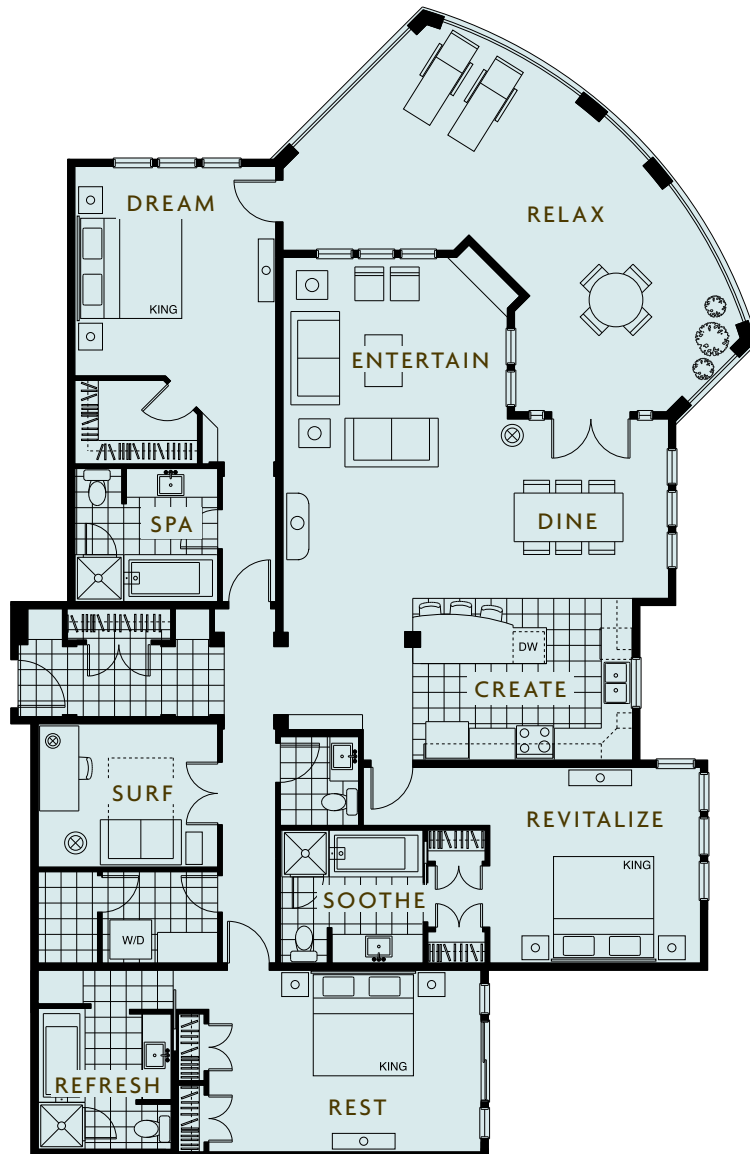

### 3 BEDROOM FLAT + DEN

### 2,184 SQUARE FEET

GALA BUILDING

123

209, 223

309, 323

The developer reserves the right to make modifications and changes to building design, specifications features and floorplans. Suite sizes are approximate; actual floorplans and square footages may vary. E.&O.E.