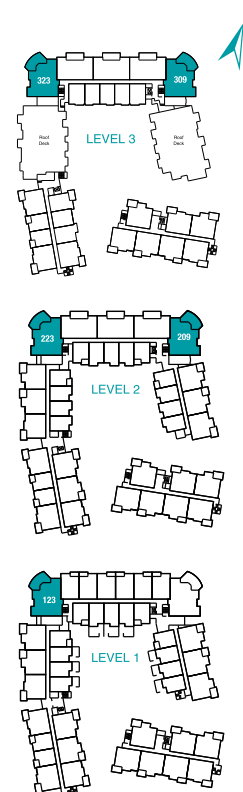

## 2184

### 3 BEDROOM FLAT + DEN

### 2,184 SQUARE FEET

GALA BUILDING

123

209, 223

309, 323

The developer reserves the right to make modifications and changes to building design, specifications features and floorplans. Suite sizes are approximate; actual floorplans and square footages may vary. E.&O.E.