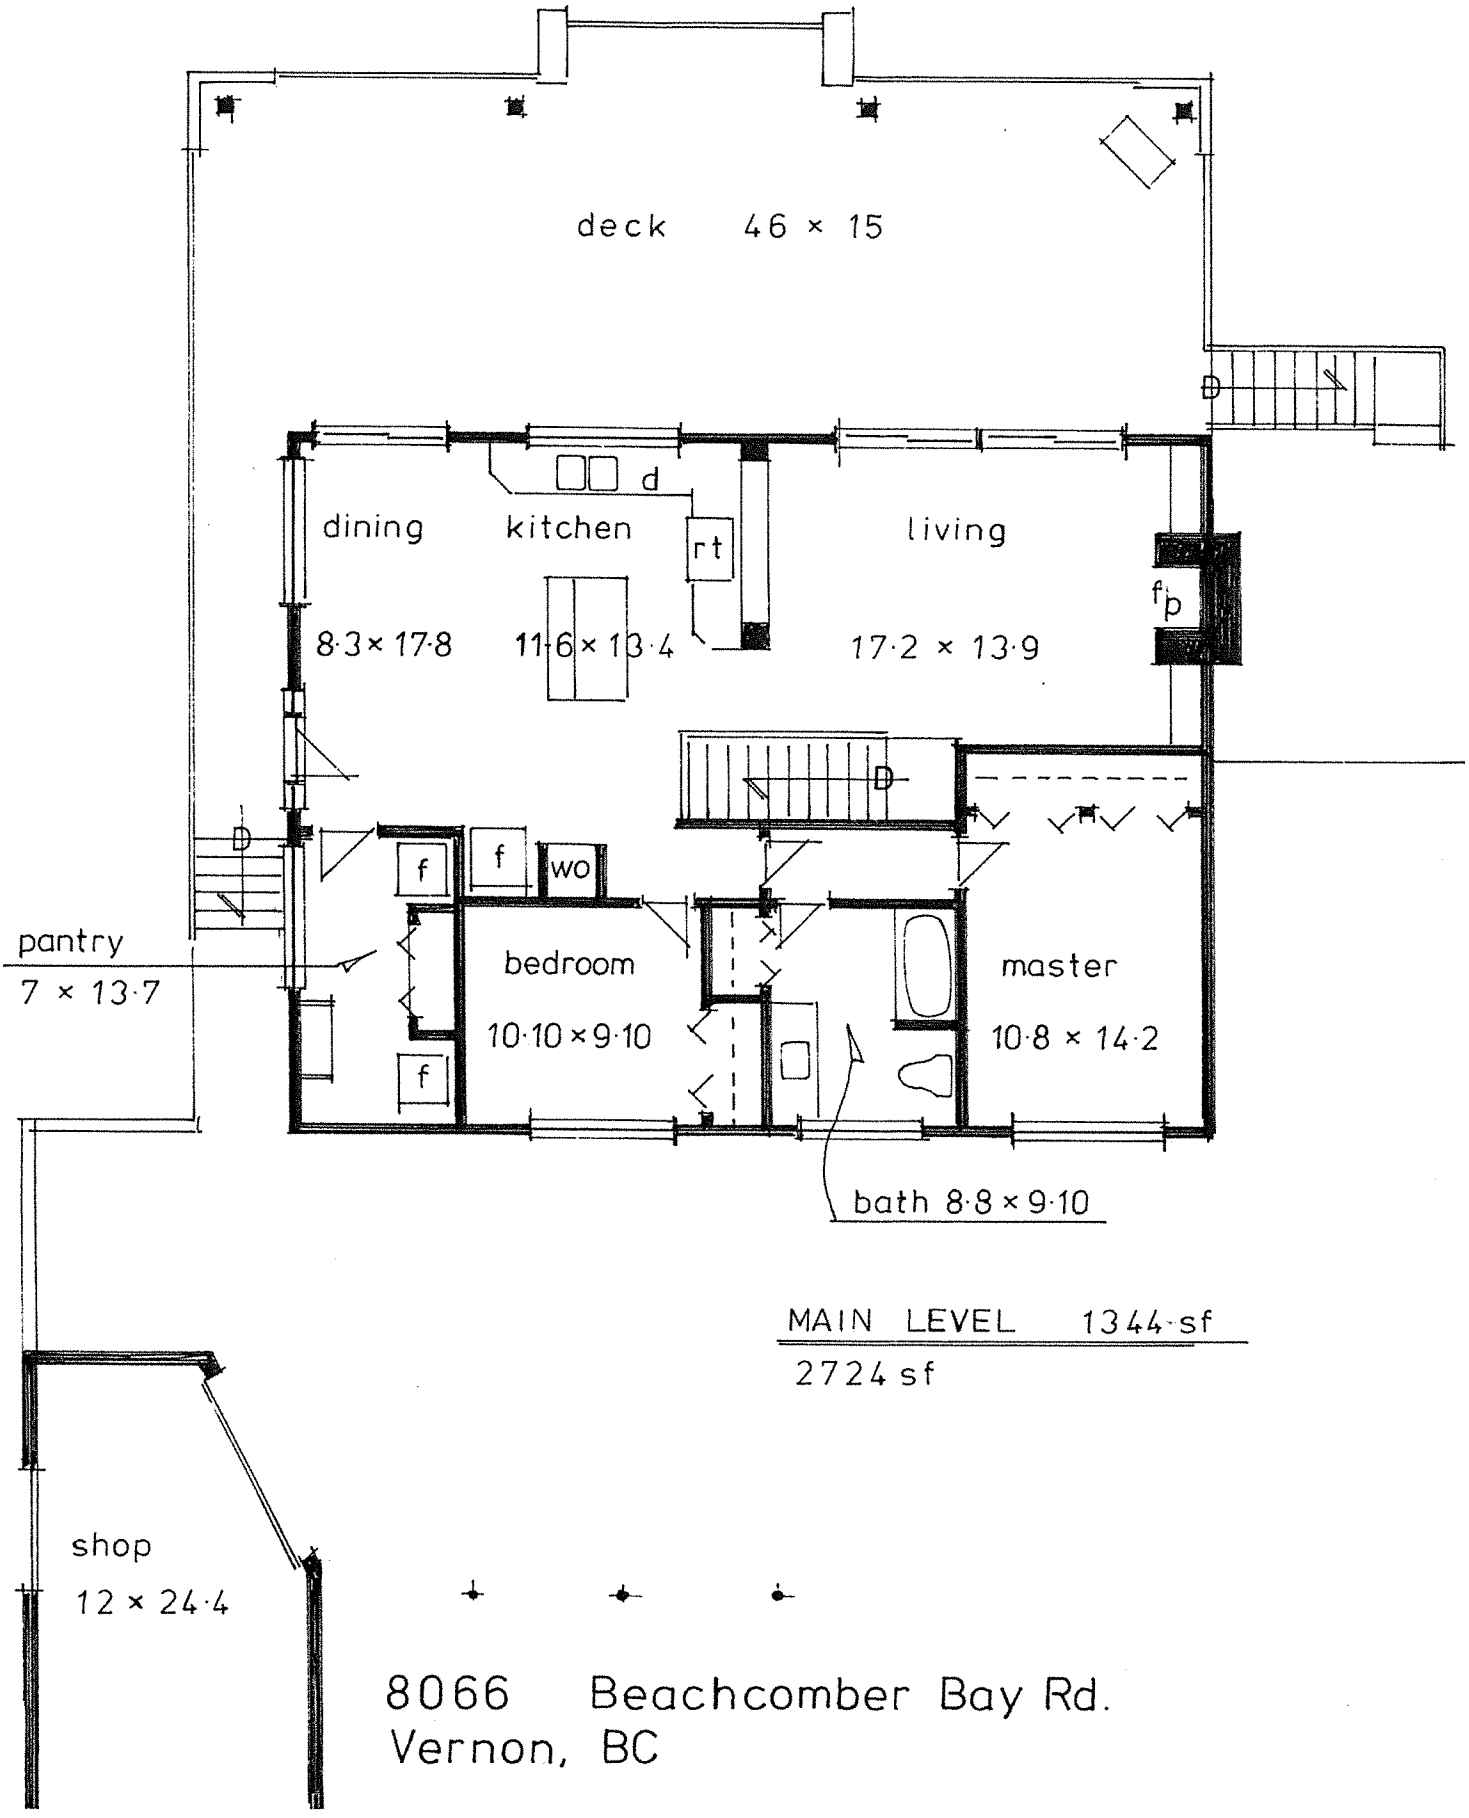

17-07-116

REMAX

Don Kassa

MAIN LEVEL 1344-sf
 2724 sf

8066 Beachcomber Bay Rd.
 Vernon, BC

8066 Beachcomber Bay Rd. Vernon, BC