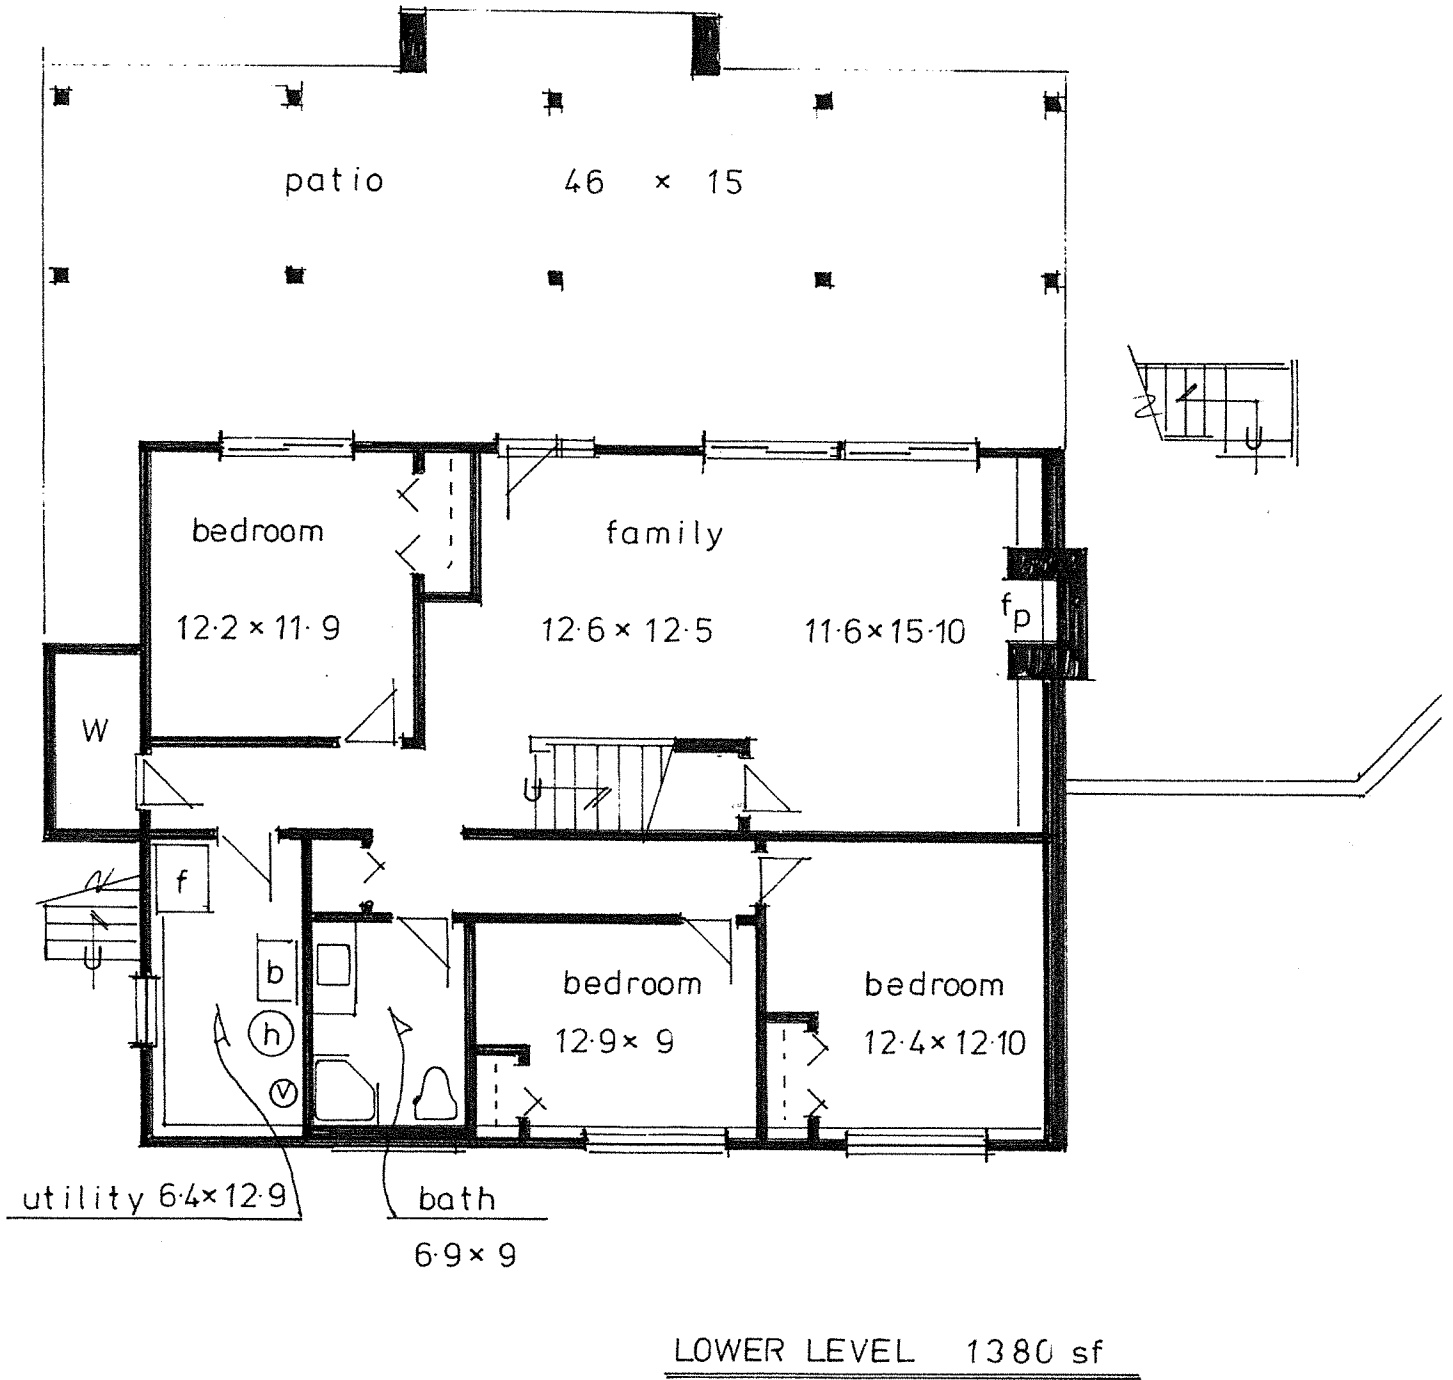

17-07-116

REMAX

Don Kassa

MAIN LEVEL 1344-sf
 2724 sf

8066 Beachcomber Bay Rd.
 Vernon, BC

8066 Beachcomber Bay Rd. Vernon, BC